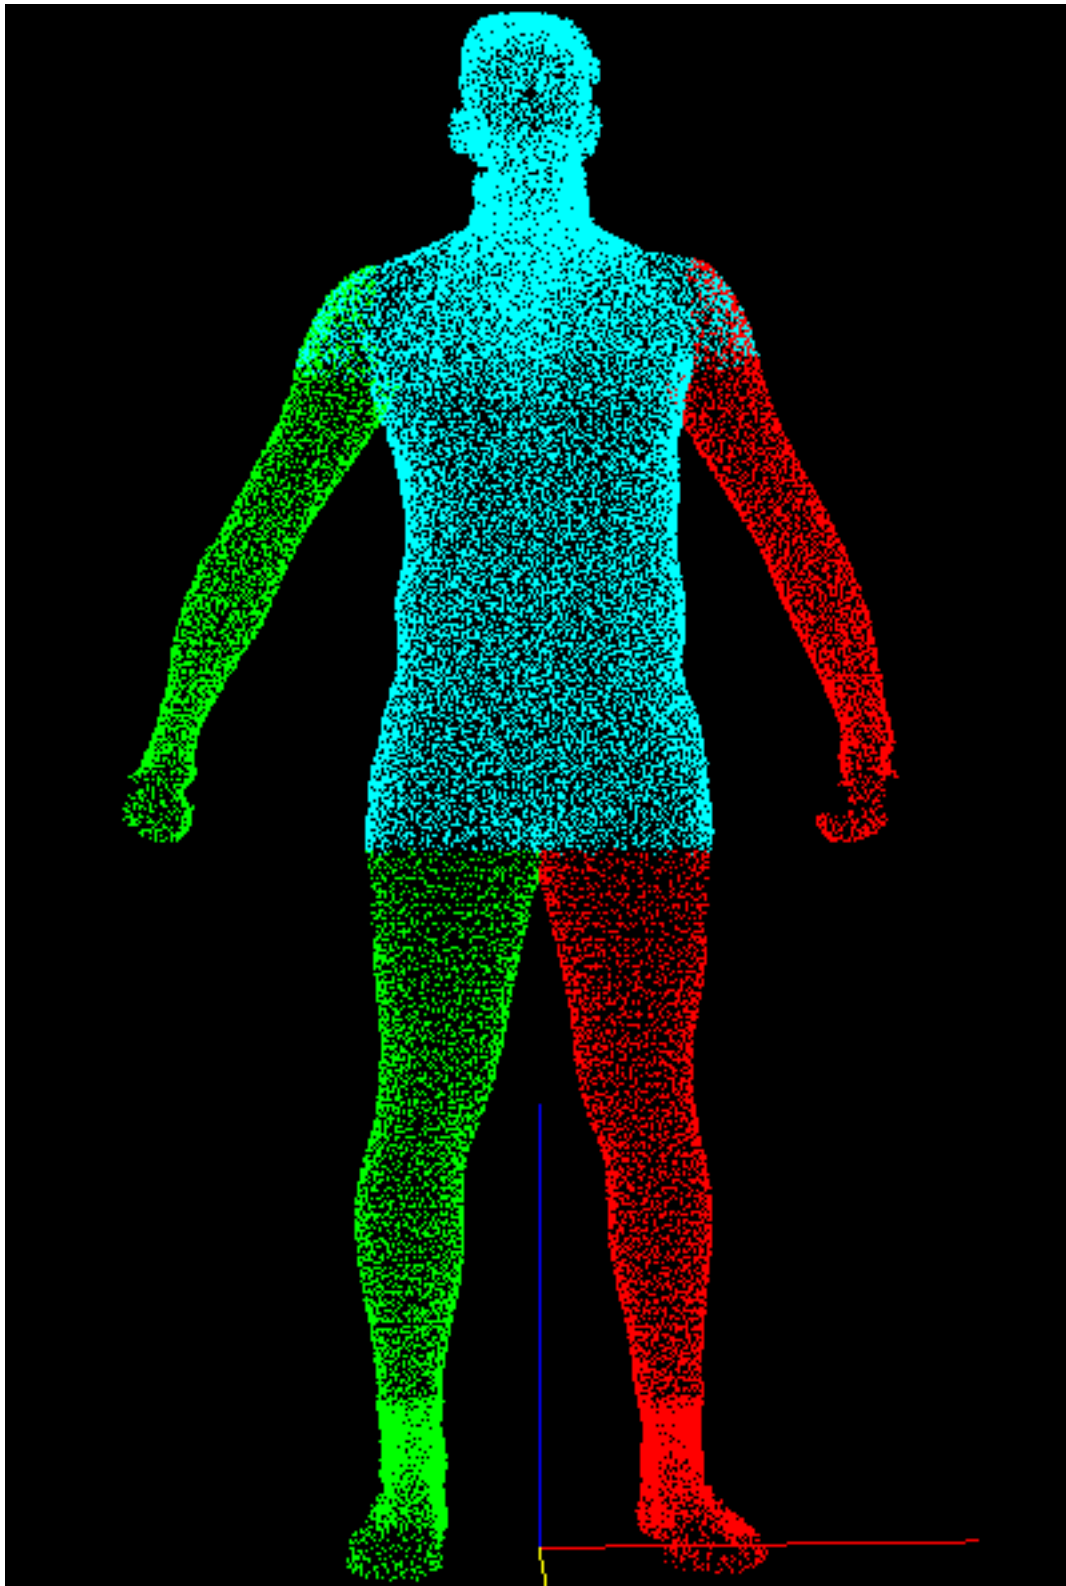

Results of 1951 survey (averages) for comparison: WOMEN

1951 survey					
	Height	Chest	Waist	Hips	Weight
Metric (cm/Kg)	159	94	70	99	62
Imperial (Inches/Lbs)	63.0	37.0	27.5	39.0	136.0

SizeUK: Percentage of men & women who can be classified as underweight, normal, overweight or obese based on BMI calculations

Underweight: 12% women, 6% men
 Normal: 50% women & men
 Overweight or obese: 38% women, 44% men

**SizeUK: Tallest & heaviest age groups for MEN & WOMEN and
Average height & weight across all age groups for MEN & WOMEN**

Women SizeUK					
	Height	Bust	Waist	Hips	Weight
Rounded cm/Kg	163	98	86	103	65
Rounded Inches/Lbs	64.5	38.5	34.0	40.5	143.5

Average shapes of women who think themselves a 'Size 16 Dress'

Average shapes of women who are a) underweight, b) normal, c) overweight and d) obese (from left to right) based on BMI calculations

size uk

Average scans showing variations between women aged 16 - 19 years

Average scans showing variations in women aged 55 - 64 years

size uk

Average scans showing variations in men aged 16 - 19 years

Average scans showing variations in men aged 55 - 64 years