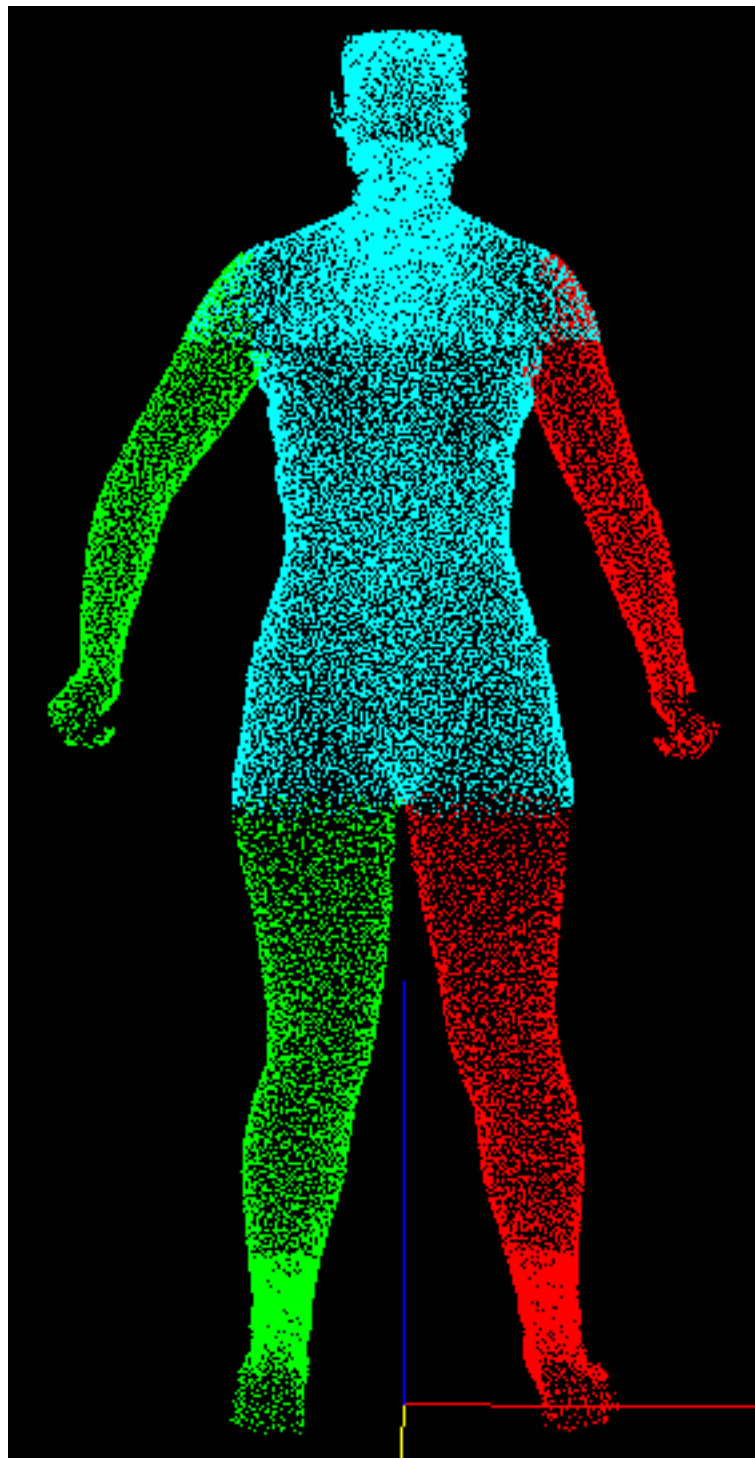

Results of 1951 survey (averages) for comparison: WOMEN

1951 survey					
	Height	Chest	Waist	Hips	Weight
Metric (cm/Kg)	159	94	70	99	62
Imperial (Inches/Lbs)	63.0	37.0	27.5	39.0	136.0

SizeUK: Percentage of men & women who can be classified as underweight, normal, overweight or obese based on BMI calculations

Underweight: 12% women, 6% men
 Normal: 50% women & men
 Overweight or obese: 38% women, 44% men

**SizeUK: Tallest & heaviest age groups for MEN & WOMEN and
Average height & weight across all age groups for MEN & WOMEN**

	UK WOMEN			
Age Group (yrs)	Tallest		Heaviest	
	cms	inches	Kgs	Lbs
16-19				
20-24				
25-34	165	65.0		
35-44				
45-54			69	152.0
55-64				
65+				
Average	163	64.5	65	143.5

	UK MEN			
Age Group (yrs)	Tallest		Heaviest	
	cms	inches	Kgs	Lbs
16-19				
20-24	178	70.0		
25-34				
35-44				
45-54				
55-64			82	181.0
65+				
Average	177	69.5	79	174.0

Women SizeUK					
	Height	Bust	Waist	Hips	Weight
Rounded cm/Kg	163	98	86	103	65
Rounded Inches/Lbs	64.5	38.5	34.0	40.5	143.5

Average shapes of women who think themselves a 'Size 16 Dress'

Average shapes of women who are a) underweight, b) normal, c) overweight and d) obese (from left to right) based on BMI calculations